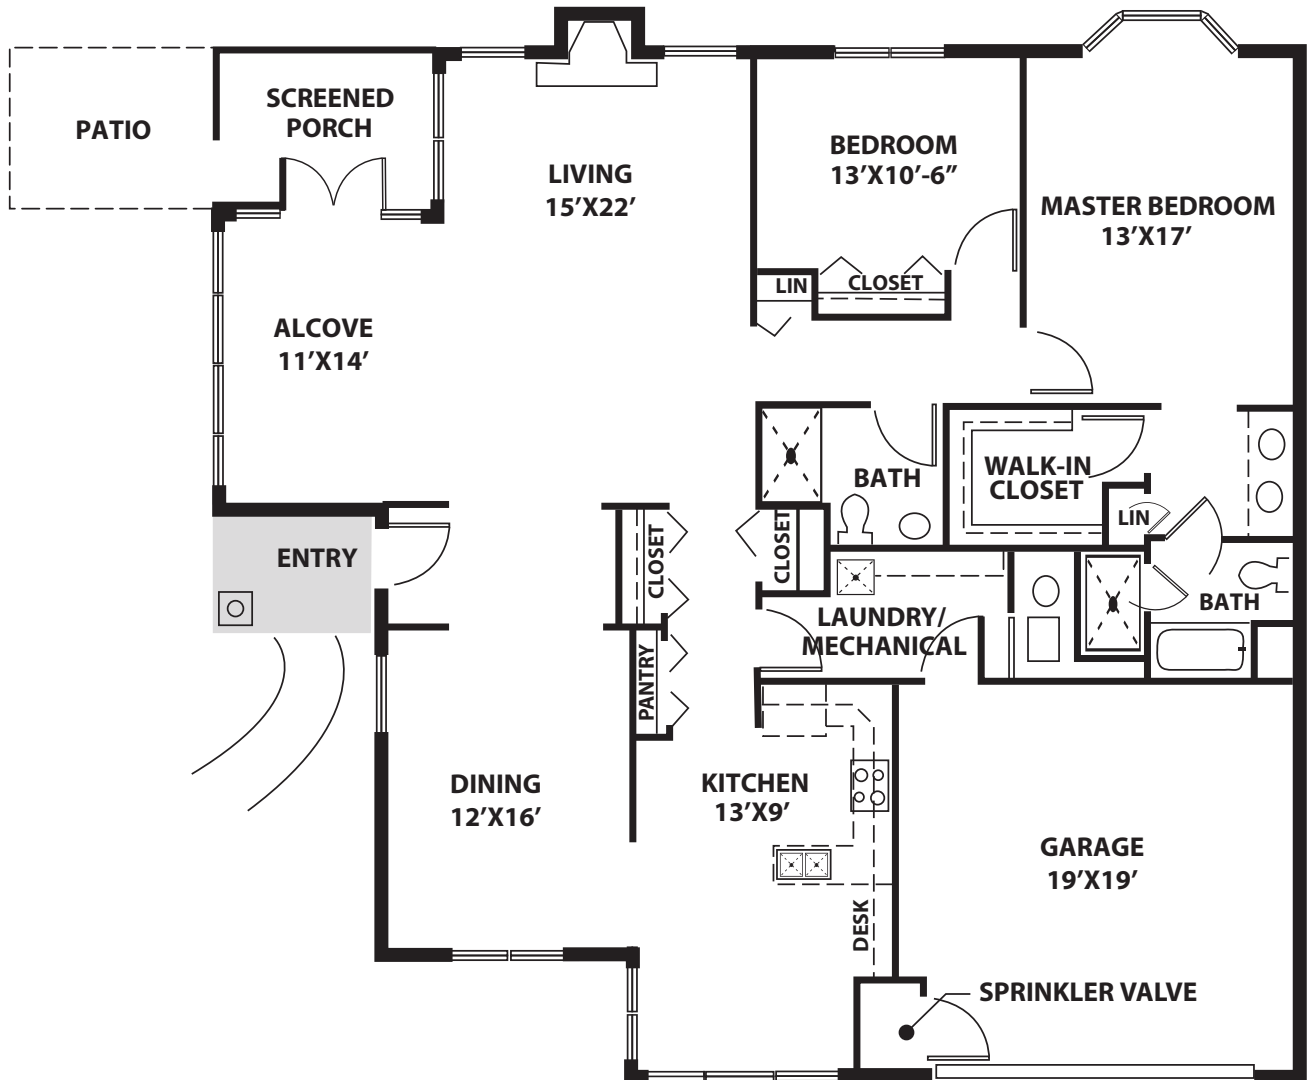

COLUMBIA COTTAGE

Two Bedroom

2,063.5 sq. ft.

*Details and dimensions may vary slightly

30 Bokum Road
Essex, CT 06426

(860) 767-7201
EssexMeadows.com

Managed by  Life Care Services™