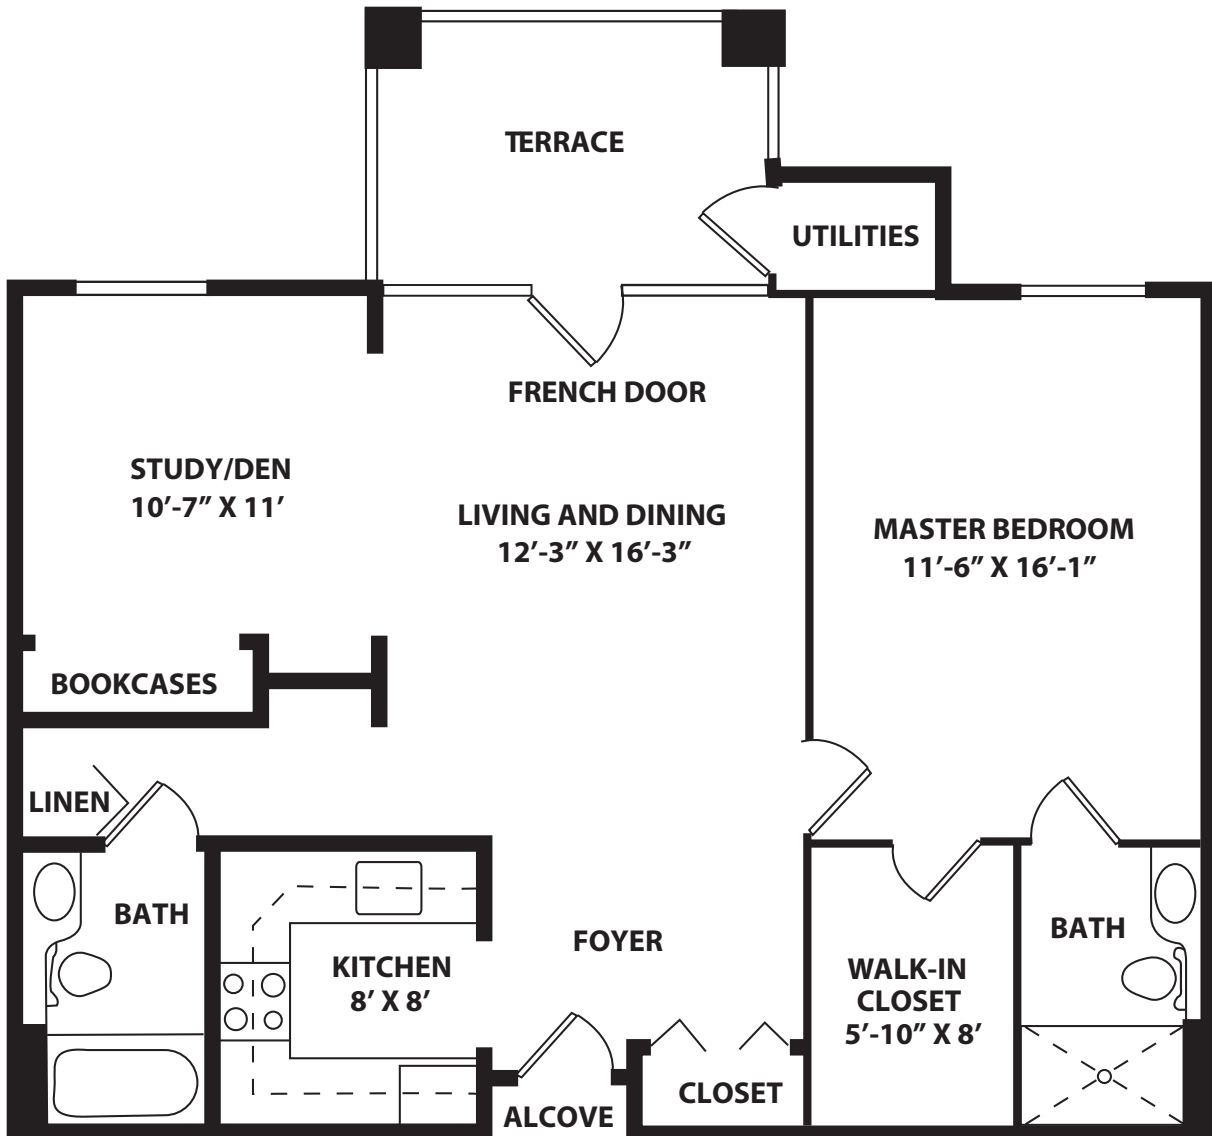

# ONE BEDROOM DELUXE

With Den

**900 sq. ft.**

\*Details and dimensions may vary slightly

30 Bokum Road  
Essex, CT 06426

(860) 767-7201  
EssexMeadows.com

Managed by  Life Care Services™