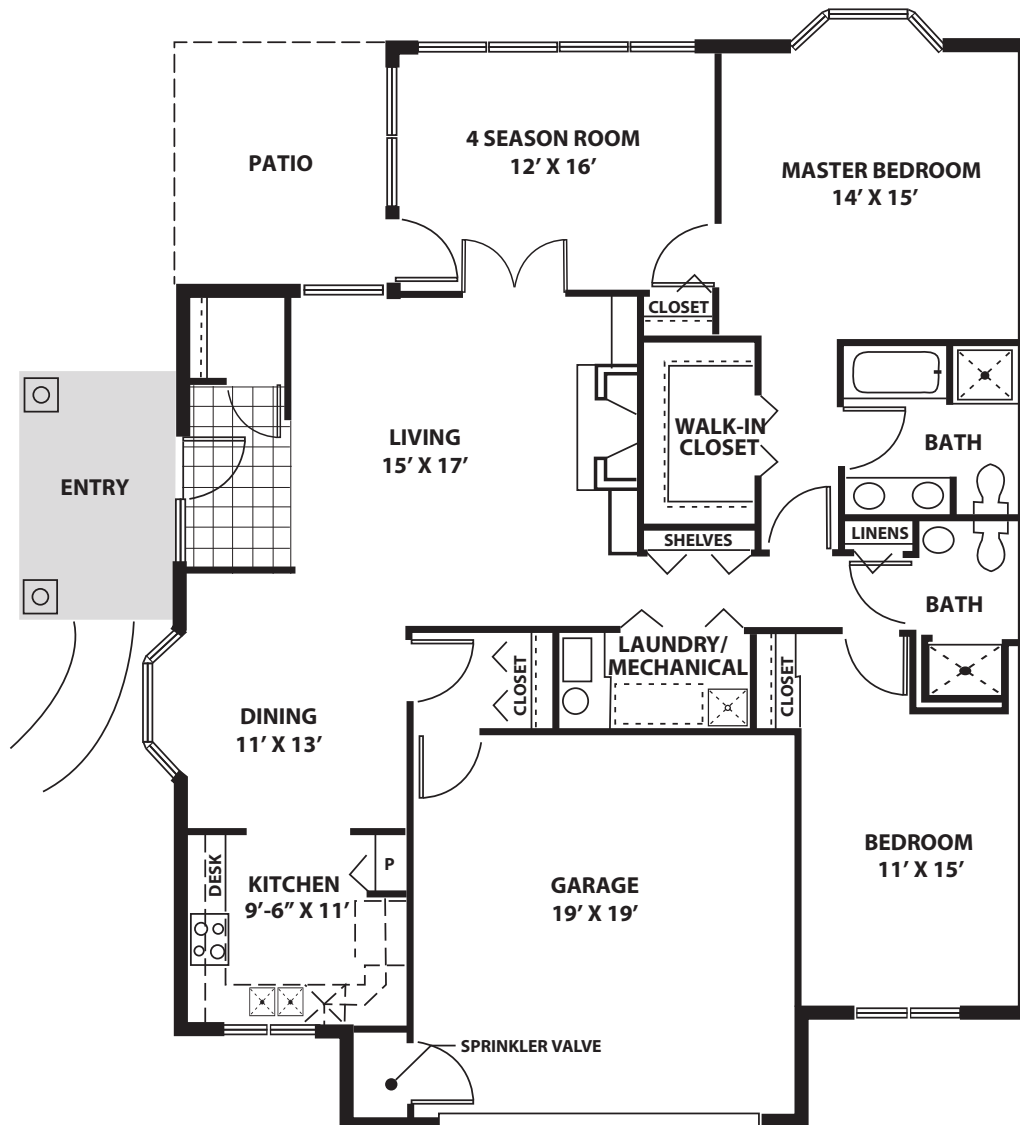

SILVER STAR COTTAGE

Two Bedroom

1,705 sq. ft.

*Details and dimensions may vary slightly

30 Bokum Road
Essex, CT 06426

(860) 767-7201
EssexMeadows.com

Managed by  Life Care Services™